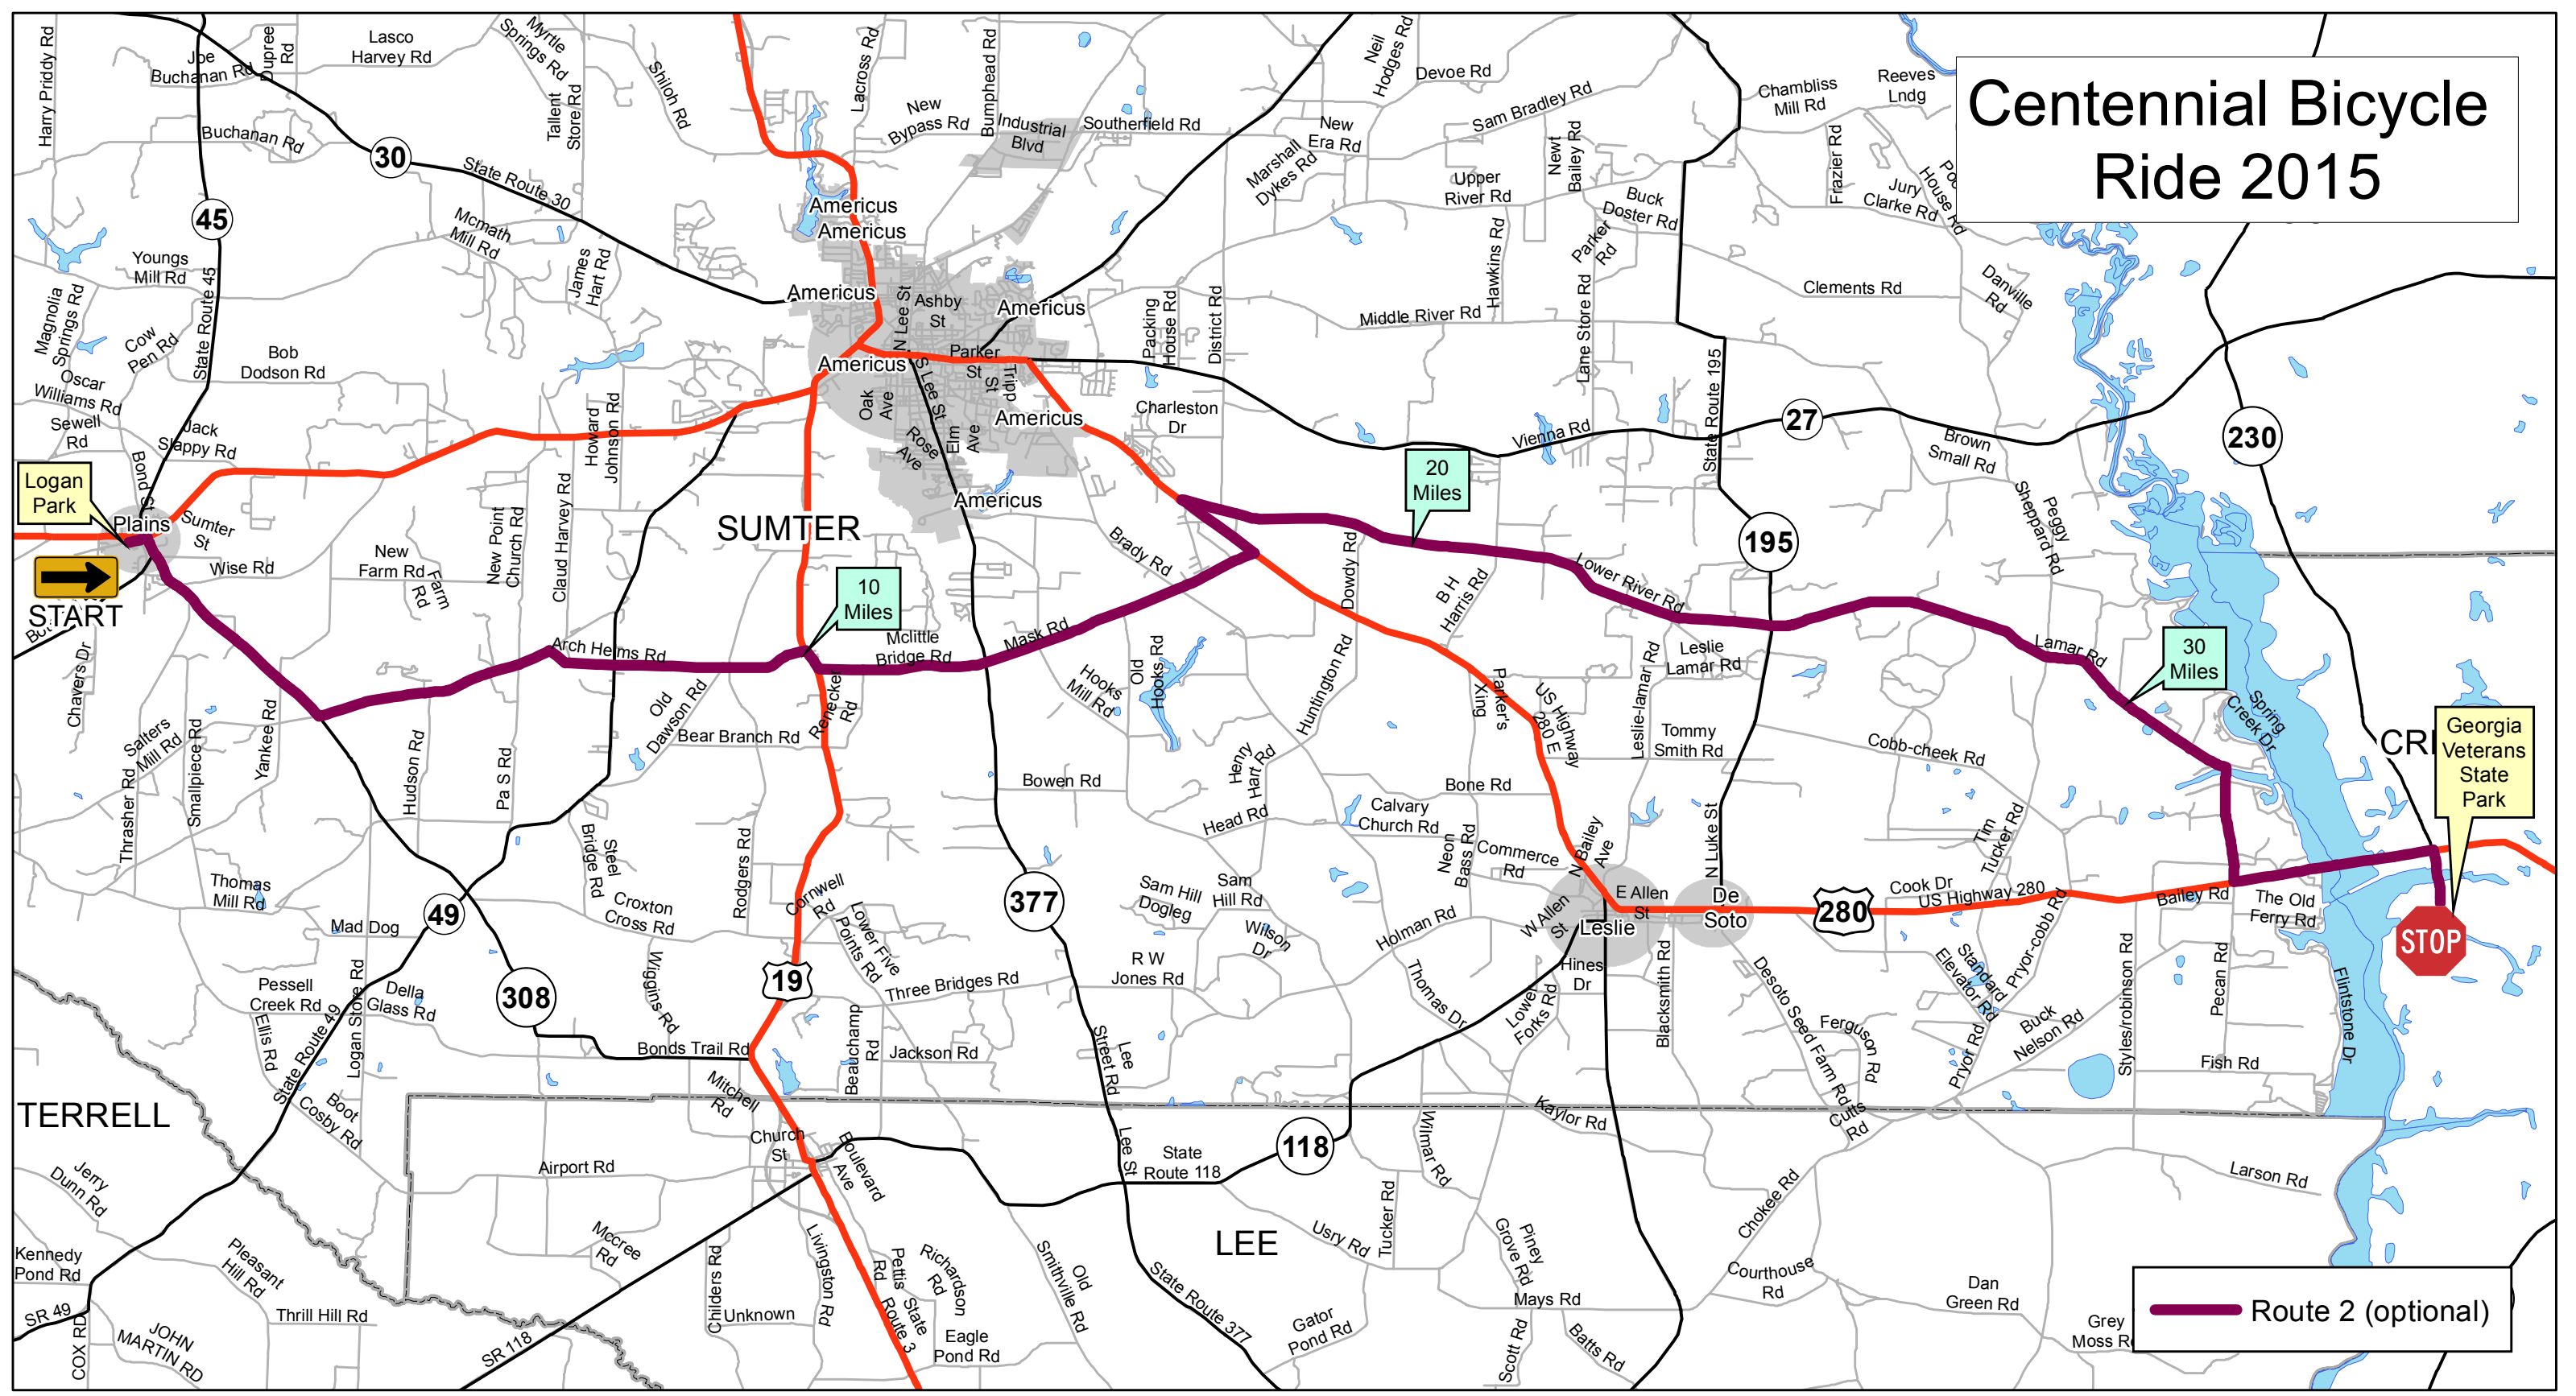

Centennial Bicycle Ride 2015

Logan Park
START

Georgia Veterans State Park
STOP

Route 2 (optional)